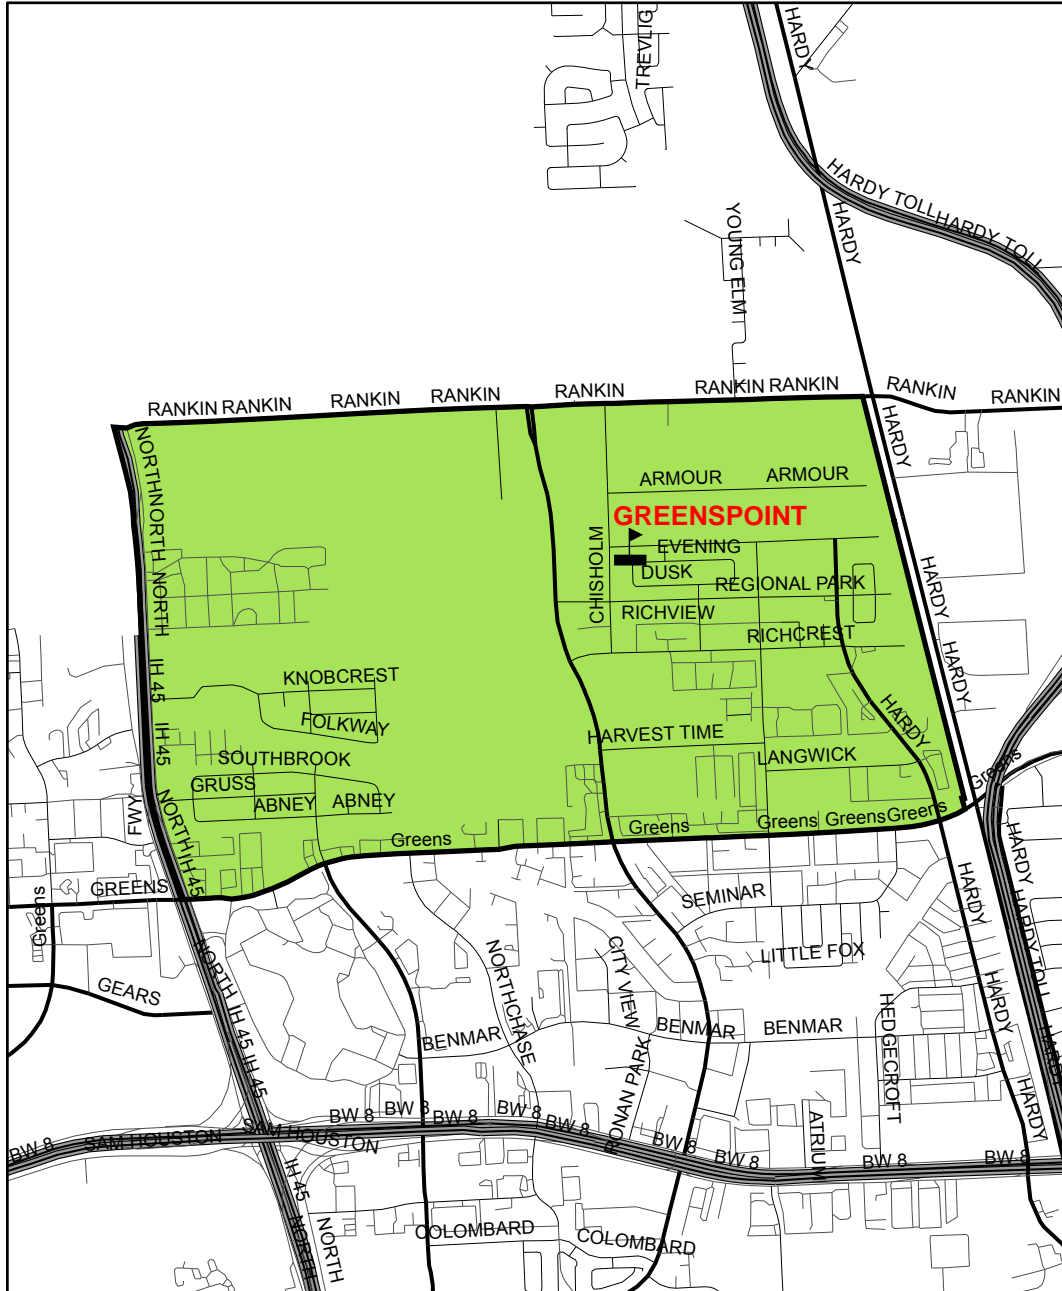

GREENSPPOINT ELEMENTARY

Fall 2018

Elementary Schools

- ANDERSON
- BLACK
- BUSSEY
- CALVERT
- CARAWAY
- CARMICHAEL
- CARROLL
- CARTER
- CONLEY
- CYPRESSWOOD
- DUNN
- ECKERT
- ERMEL
- ESCAMILLA
- FRANCIS
- GOODMAN
- GRAY
- GREENSPPOINT
- HARRIS
- HILL
- JOHNSON
- JONES
- KUJAWA
- MARCELLA
- ODOM
- OLESON
- ORANGE GROVE
- PARKER
- RAYFORD
- RAYMOND
- REED
- SAMMONS
- SMITH
- SPENCE
- STEHLIK
- STEPHENS
- THOMPSON
- WILSON
- WORSHAM